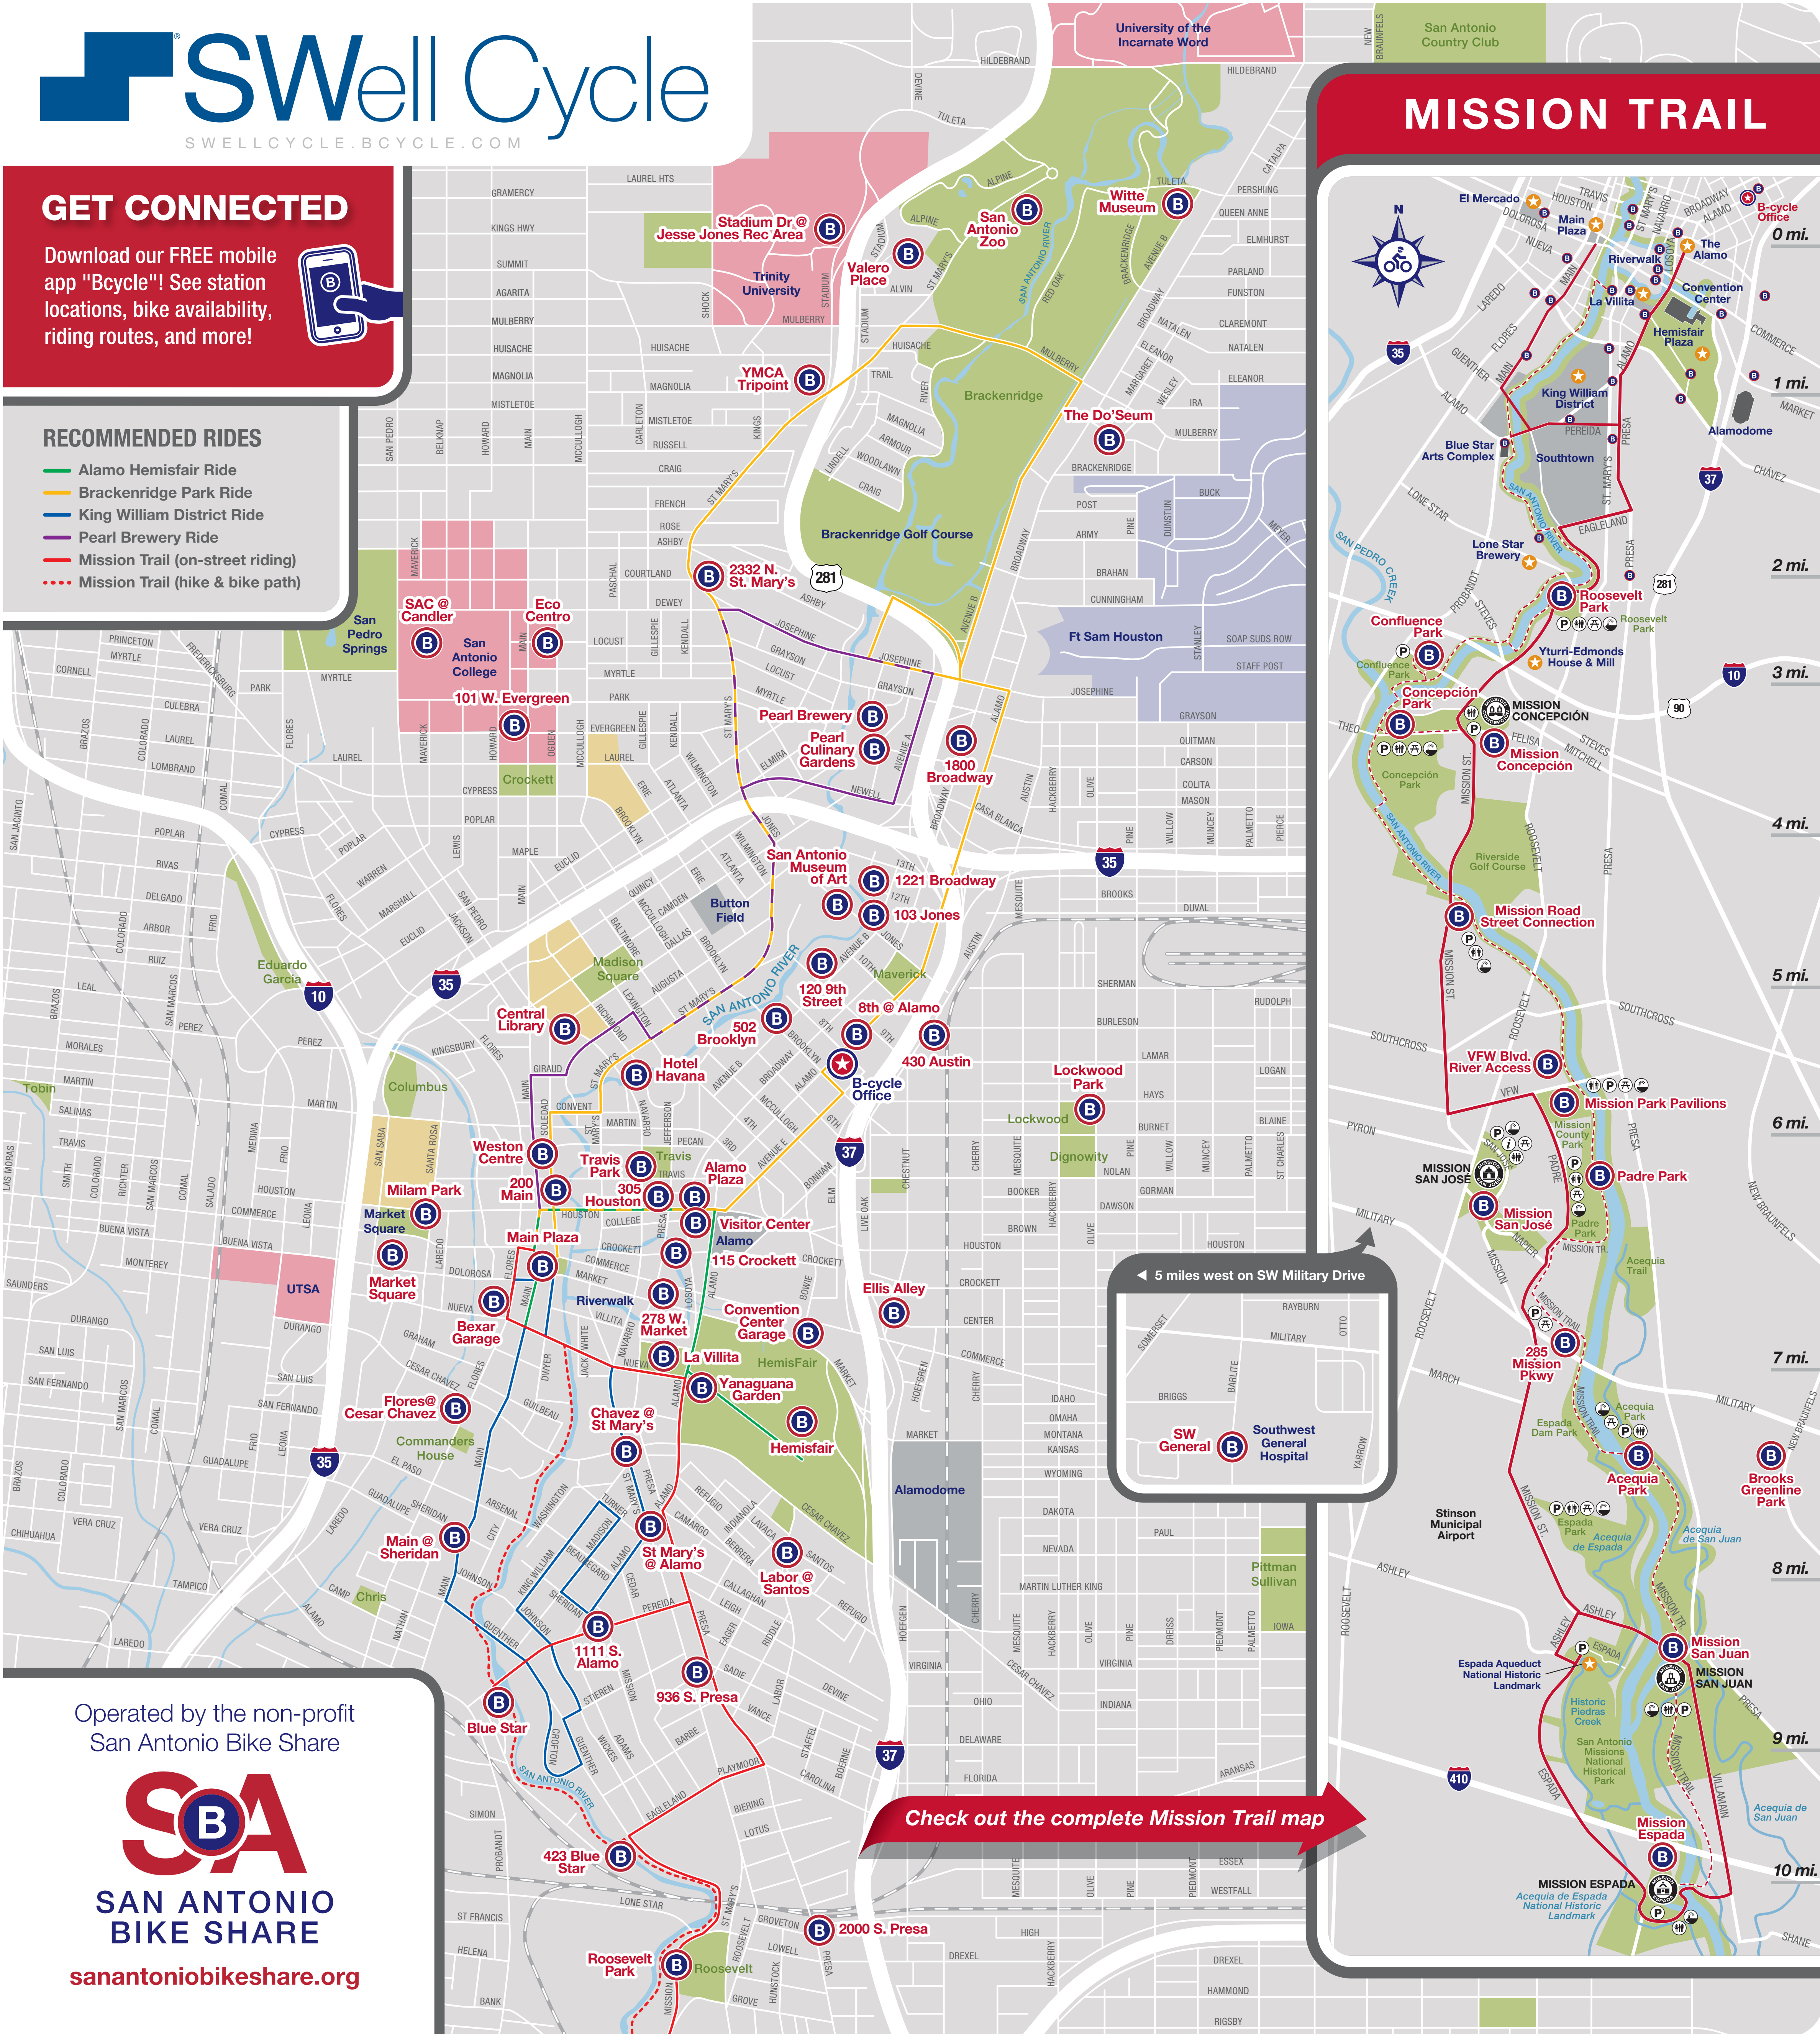

### GET CONNECTED

Download our FREE mobile app "Bcycle"! See station locations, bike availability, riding routes, and more!

### RECOMMENDED RIDES

- Alamo Hemisfair Ride
- Brackenridge Park Ride
- King William District Ride
- Pearl Brewery Ride
- Mission Trail (on-street riding)
- - - Mission Trail (hike & bike path)

## MISSION TRAIL

Check out the complete Mission Trail map

Operated by the non-profit San Antonio Bike Share

**SAN ANTONIO BIKE SHARE**

sanantoniobikeshare.org