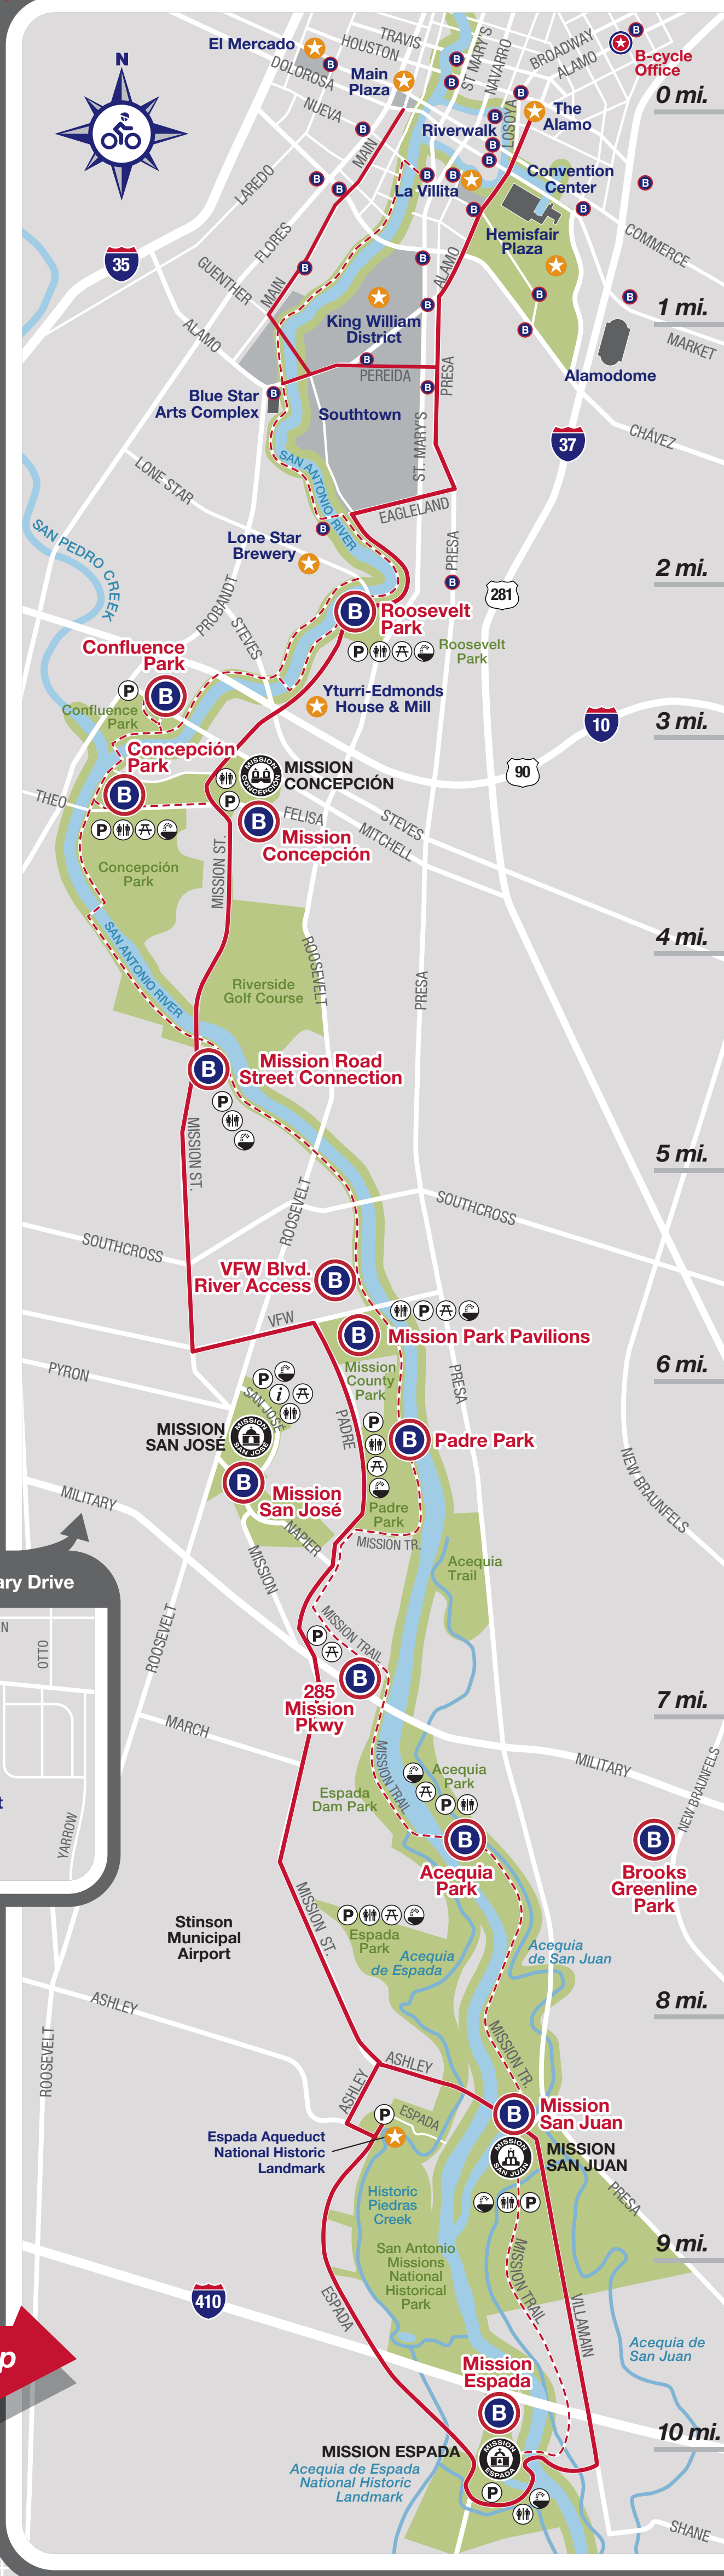

### GET CONNECTED

Download our FREE mobile app "Bcycle"! See station locations, bike availability, riding routes, and more!

### RECOMMENDED RIDES

- Alamo Hemisfair Ride
- Brackenridge Park Ride
- King William District Ride
- Pearl Brewery Ride
- Mission Trail (on-street riding)
- - - Mission Trail (hike & bike path)

## MISSION TRAIL

Check out the complete Mission Trail map

Operated by the non-profit San Antonio Bike Share

**SAN ANTONIO BIKE SHARE**

sanantoniobikeshare.org