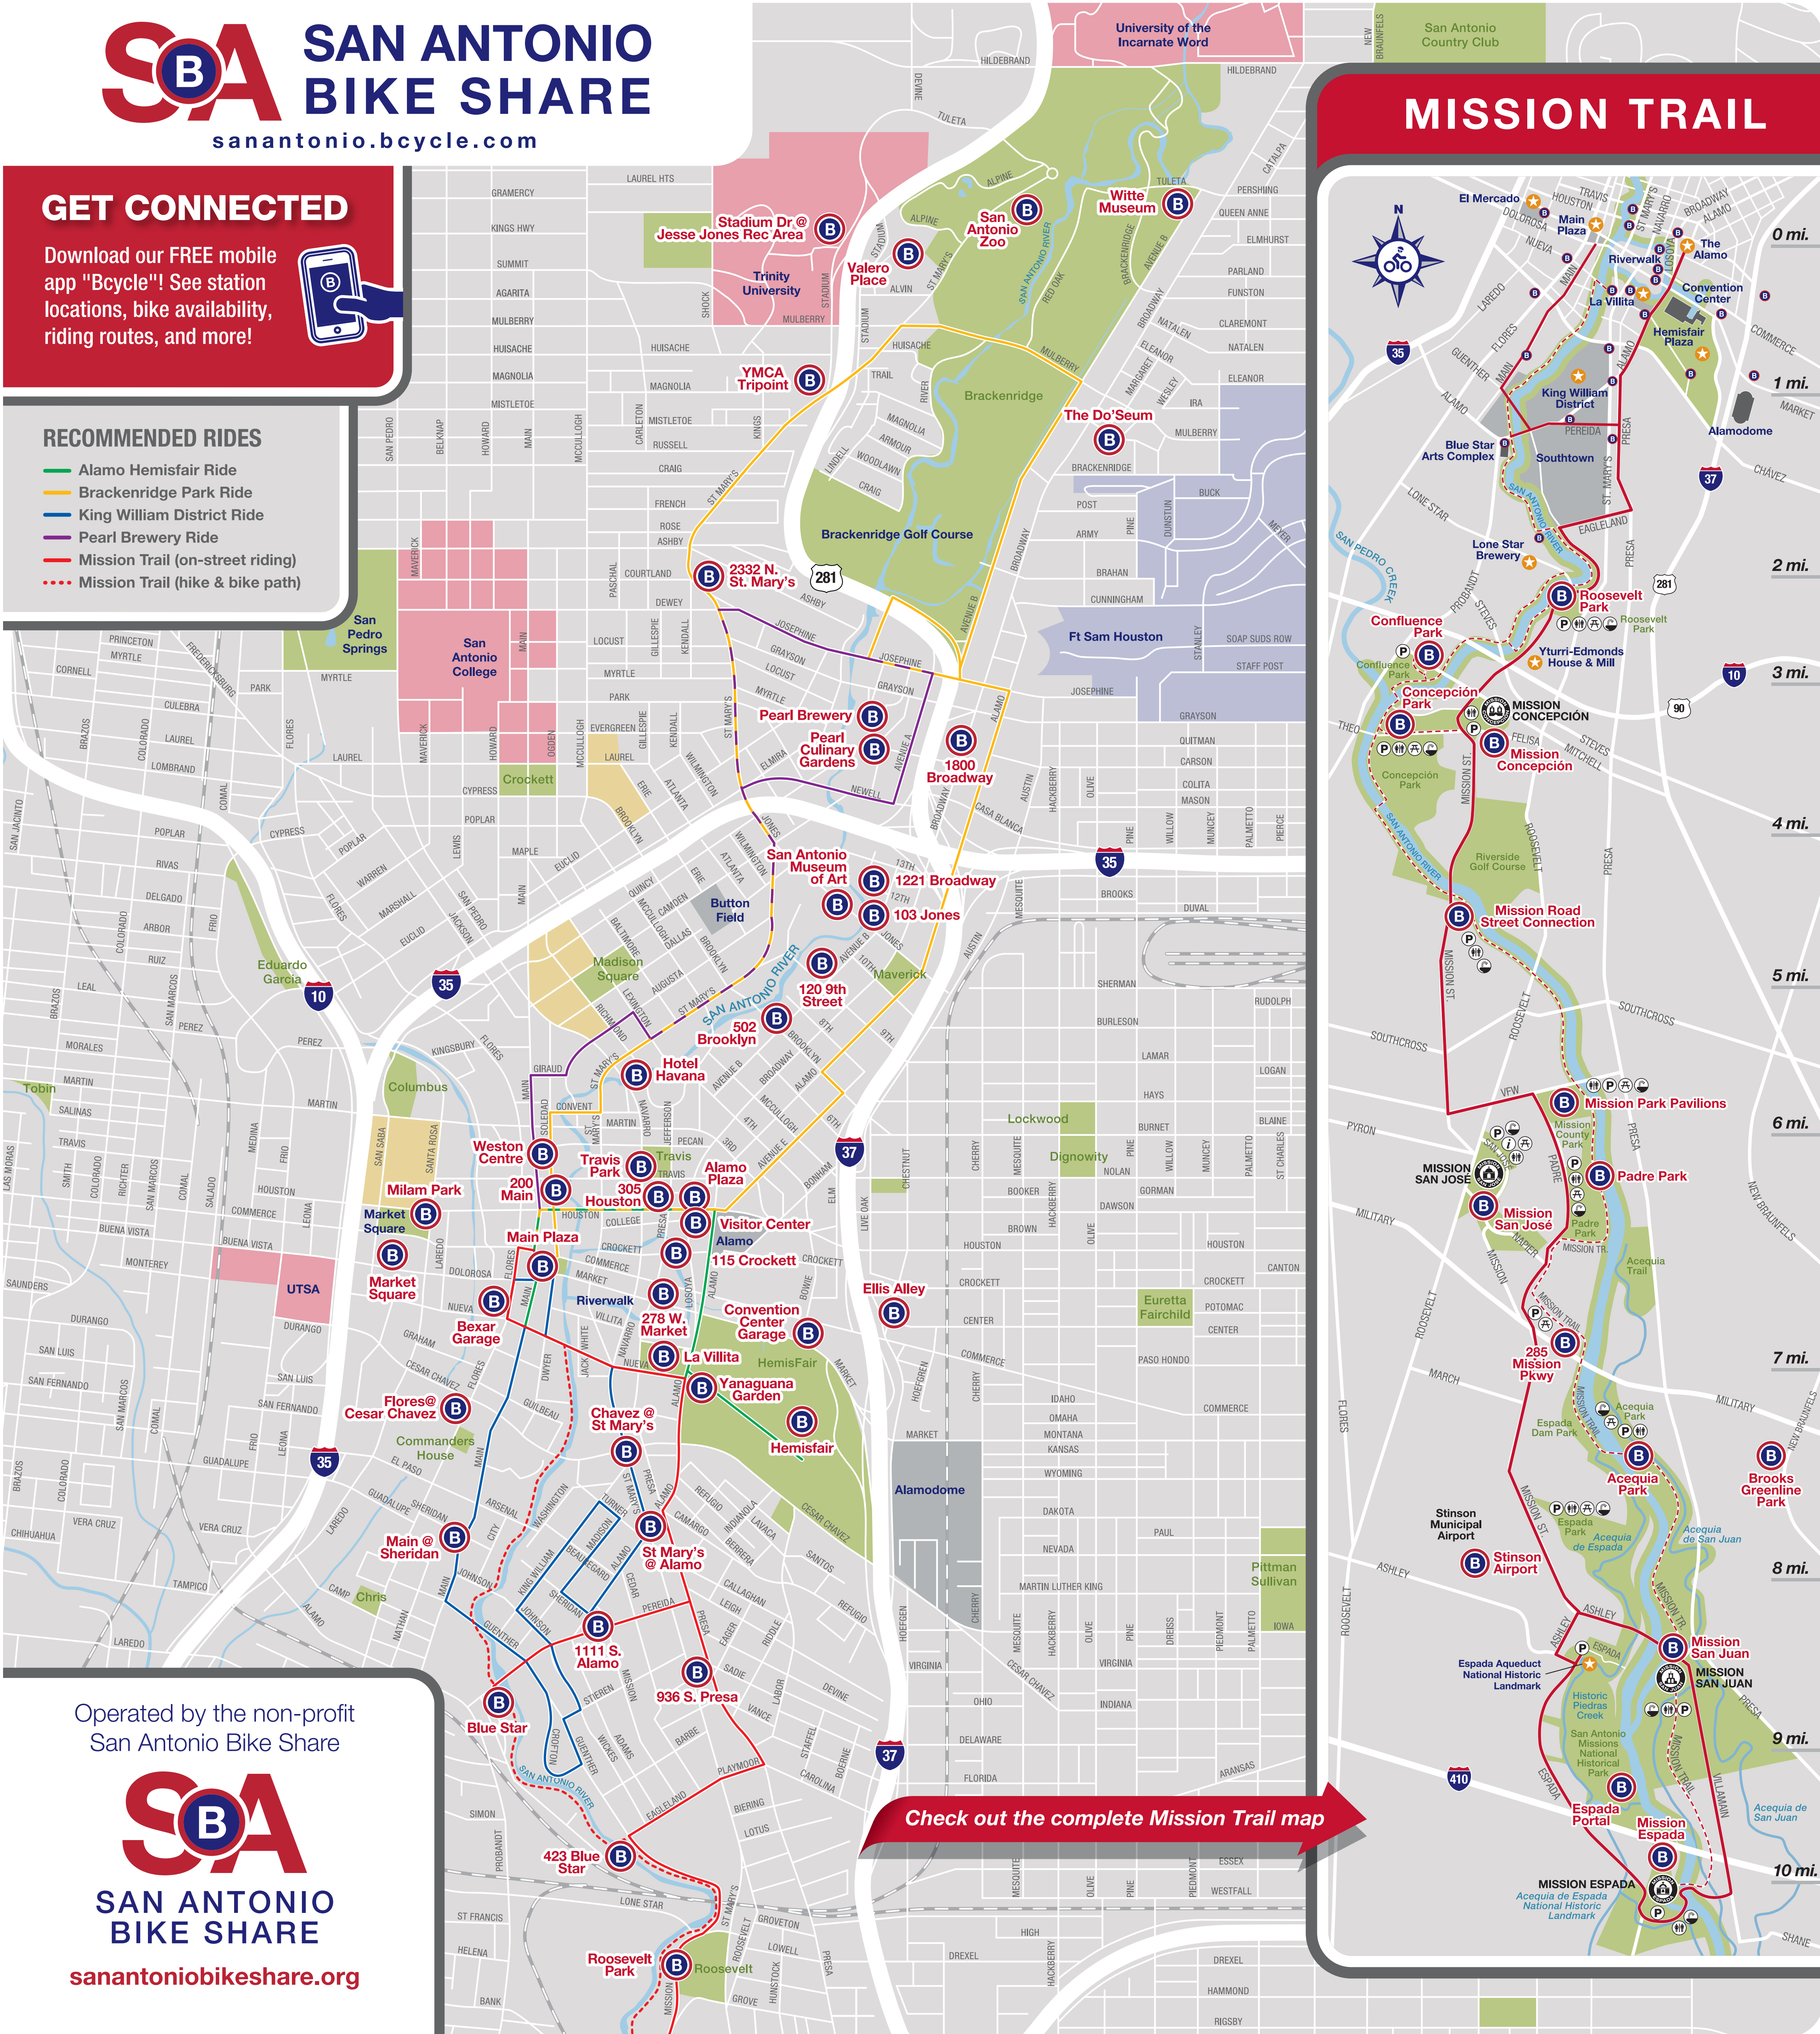

GET CONNECTED

Download our FREE mobile app "Bcycle"! See station locations, bike availability, riding routes, and more!

RECOMMENDED RIDES

- Alamo Hemisfair Ride
- Brackenridge Park Ride
- King William District Ride
- Pearl Brewery Ride
- Mission Trail (on-street riding)
- - - Mission Trail (hike & bike path)

MISSION TRAIL

Operated by the non-profit San Antonio Bike Share

SAN ANTONIO BIKE SHARE

sanantoniobikeshare.org

Check out the complete Mission Trail map