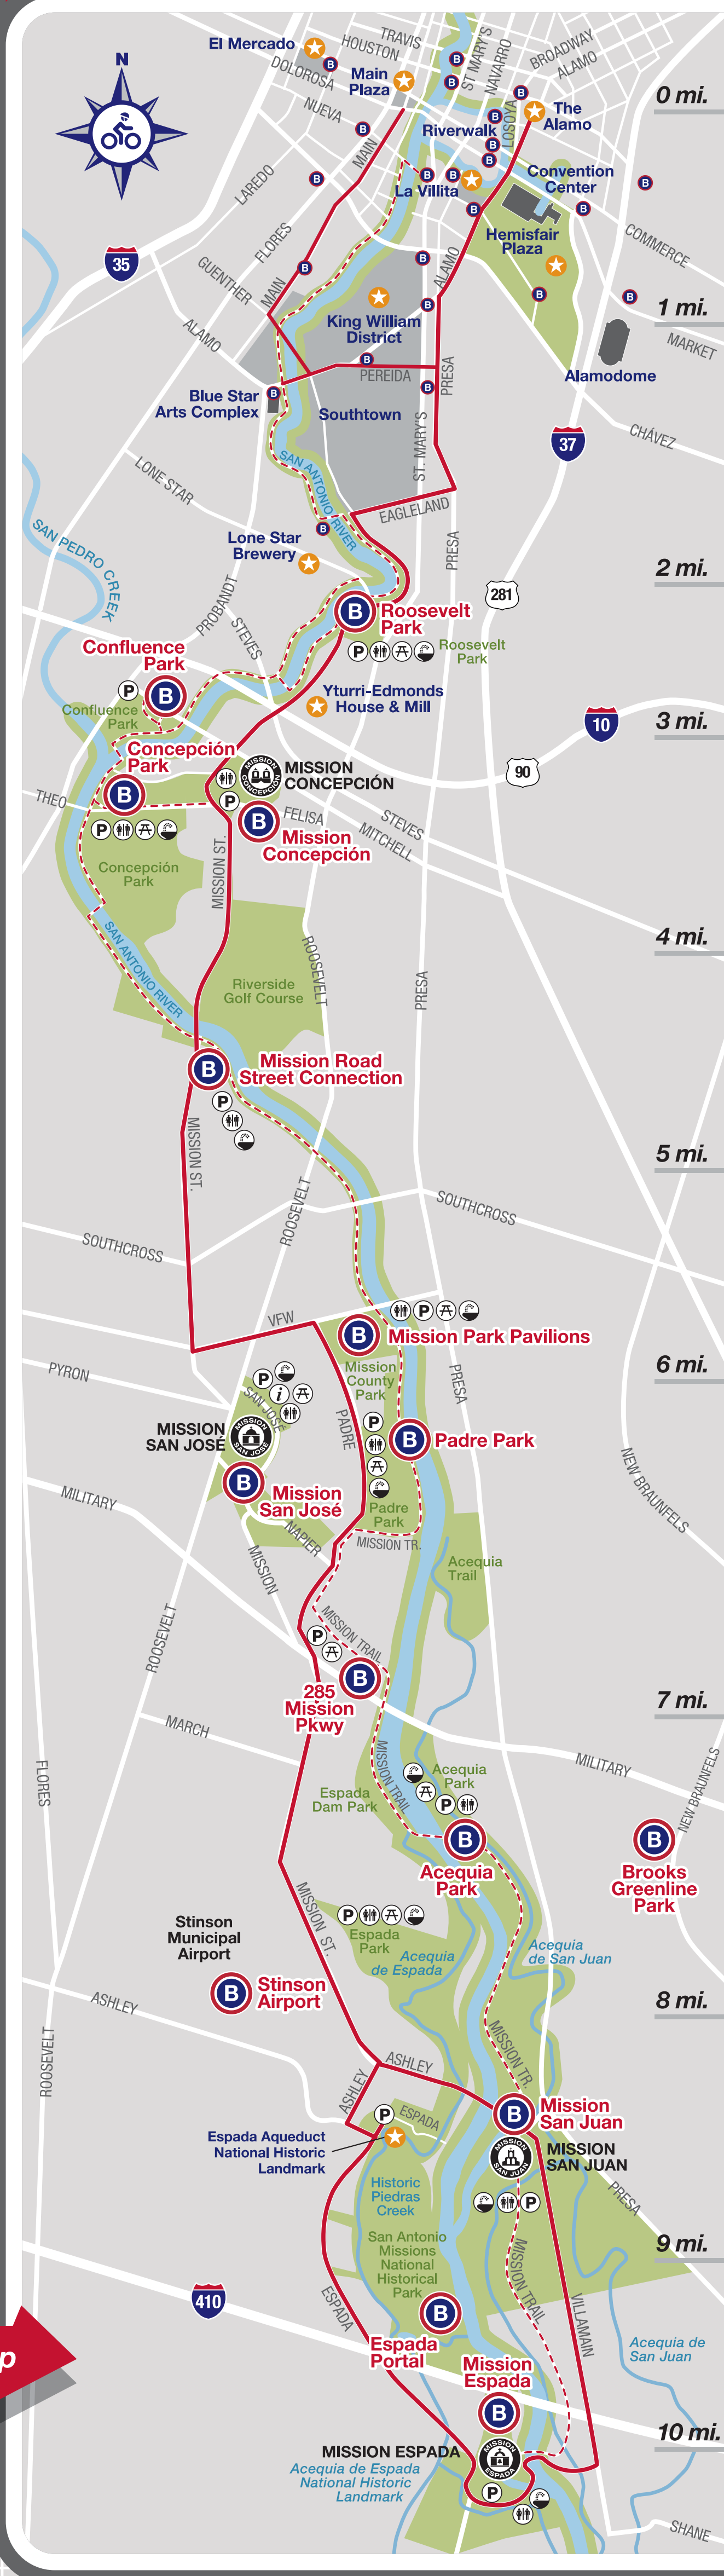

GET CONNECTED

Download our FREE mobile app "Bcycle"! See station locations, bike availability, riding routes, and more!

RECOMMENDED RIDES

- Alamo Hemisfair Ride
- Brackenridge Park Ride
- King William District Ride
- Pearl Brewery Ride
- Mission Trail (on-street riding)
- - - Mission Trail (hike & bike path)

MISSION TRAIL

Operated by the non-profit San Antonio Bike Share

SAN ANTONIO BIKE SHARE

sanantoniobikeshare.org

Check out the complete Mission Trail map